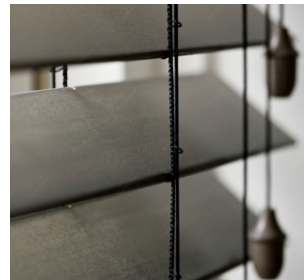

Venetian Blinds

Contemporary Venetian Blinds are elegant and stylish, bringing a touch of sophistication to any room in your home. Whether installing them indoors or outdoors.

There are many slat options available including wood from sustainably grown forest hardwoods, faux wood, PVC and enamelled aluminium. You are spoilt for choice when it comes to the finish – painted, washed, stained, matt and metallic.

Venetian blinds are now available with either a routless slat that has no holes on the middle of the slats, or decorative fabric tape which hides the ladder strings.

Slat widths are available from a slender 25mm, 50mm up to 63mm, ideal for wider window frames in villas and bungalows

Venetian blinds offer versatility for control of light, privacy, airflow and filtering of harsh UV rays.

- **Made to measure to suit any window size.**
- **Extremely functional window covering with fantastic versatility.**
- **Protect your furniture and floor coverings from harmful UV rays without blocking your view or light.**
- **Co-ordinated componentary – custom head rails, bottom rails, tassels, decorative tapes, pelmets and cords.**
- **Ideal for shift workers with the better closure options and great light block.**
- **No holes in the middle of the slats option.**